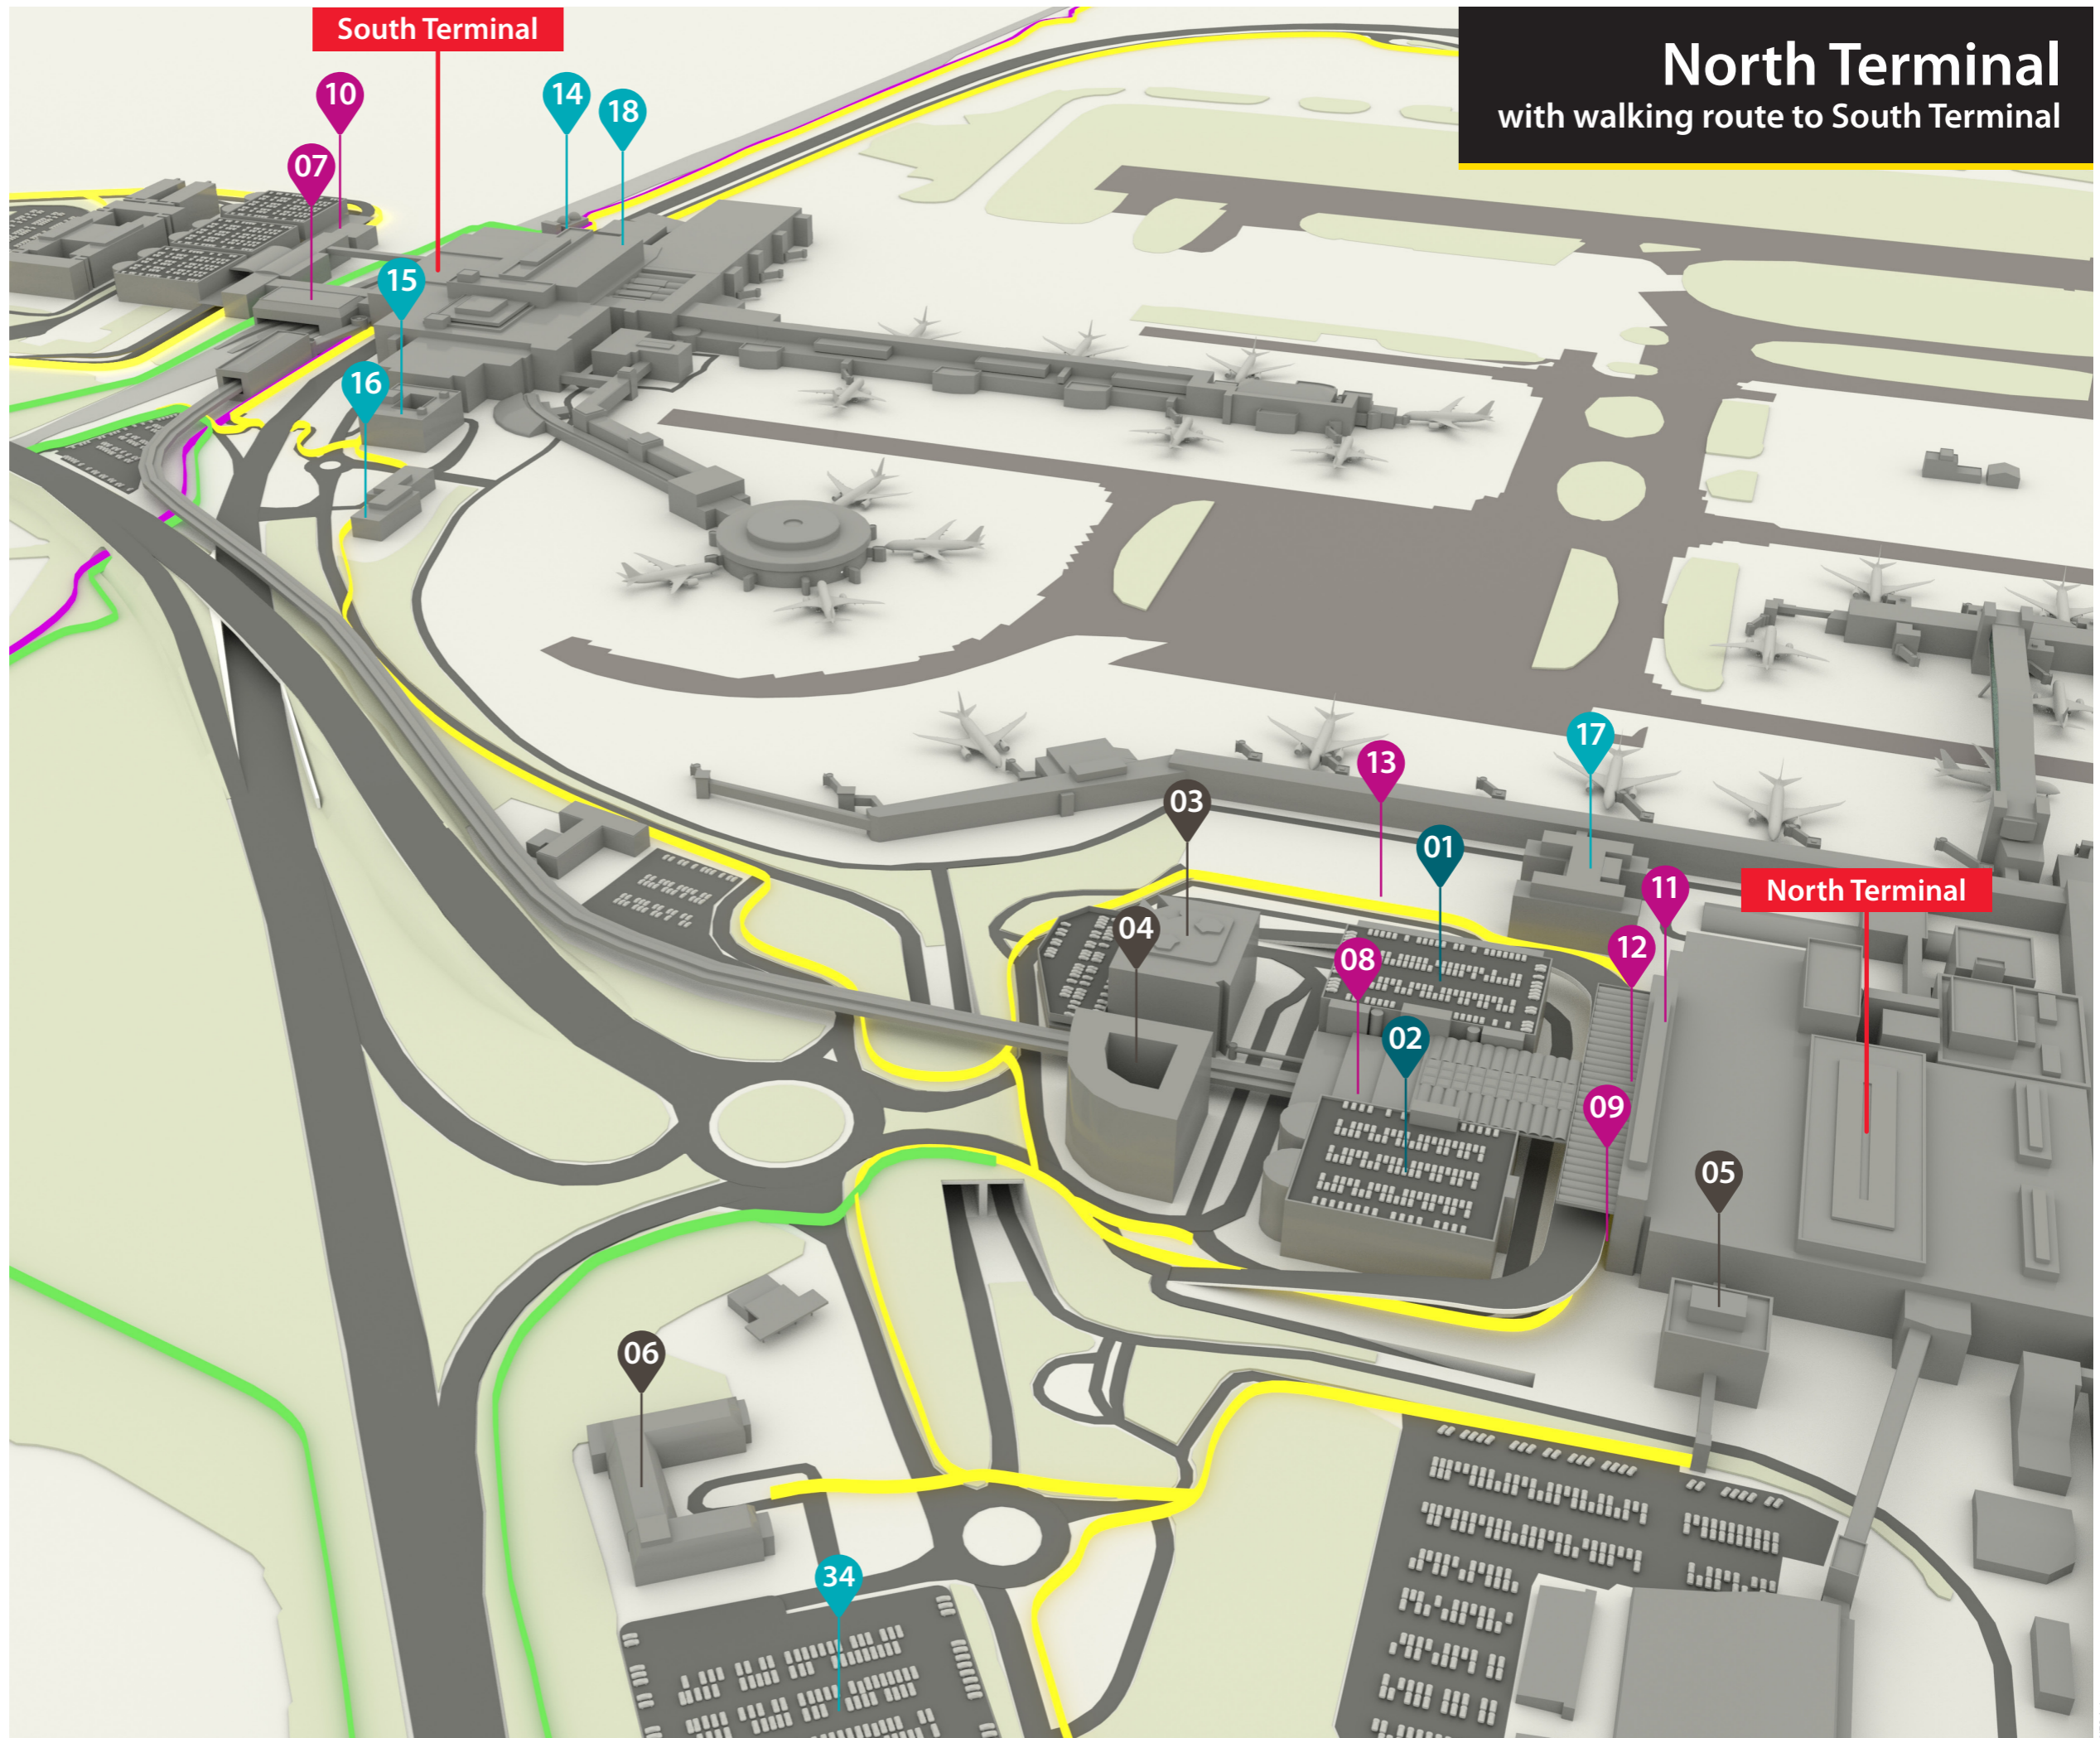

Walking route

Cycle route
National Cycle Network – Route 21

Public footpath

Points of interest

- 01** Car park 5
North Terminal Short Stay
- 02** Car park 6
North Terminal Short Stay
- 03** Sofitel hotel
North Terminal
- 04** Premier Inn hotel
North Terminal
- 05** Hampton by Hilton hotel
North Terminal
- 06** Premier Inn hotel
A23
- 07** Train station
Gatwick Airport
- 08** Shuttle to South Terminal
North Terminal
- 09** Coach stops
North Terminal – Lower Forecourt
- 10** Blue City Electric cars
South Terminal – Upper forecourt
- 11** Car rental
North Terminal – Level 0
- 12** Taxis
North Terminal – Level 0
- 13** Local bus stops
North Terminal – Furlong Way
- 14** Concorde House
South Terminal
- 15** Ashdown House
South Terminal
- 16** Atlantic House
South Terminal
- 17** Jubilee House
North Terminal
- 18** Destinations Place
South Terminal
- 34** Staff car park Y
North Terminal

North Terminal
with walking route to South Terminal

North Terminal